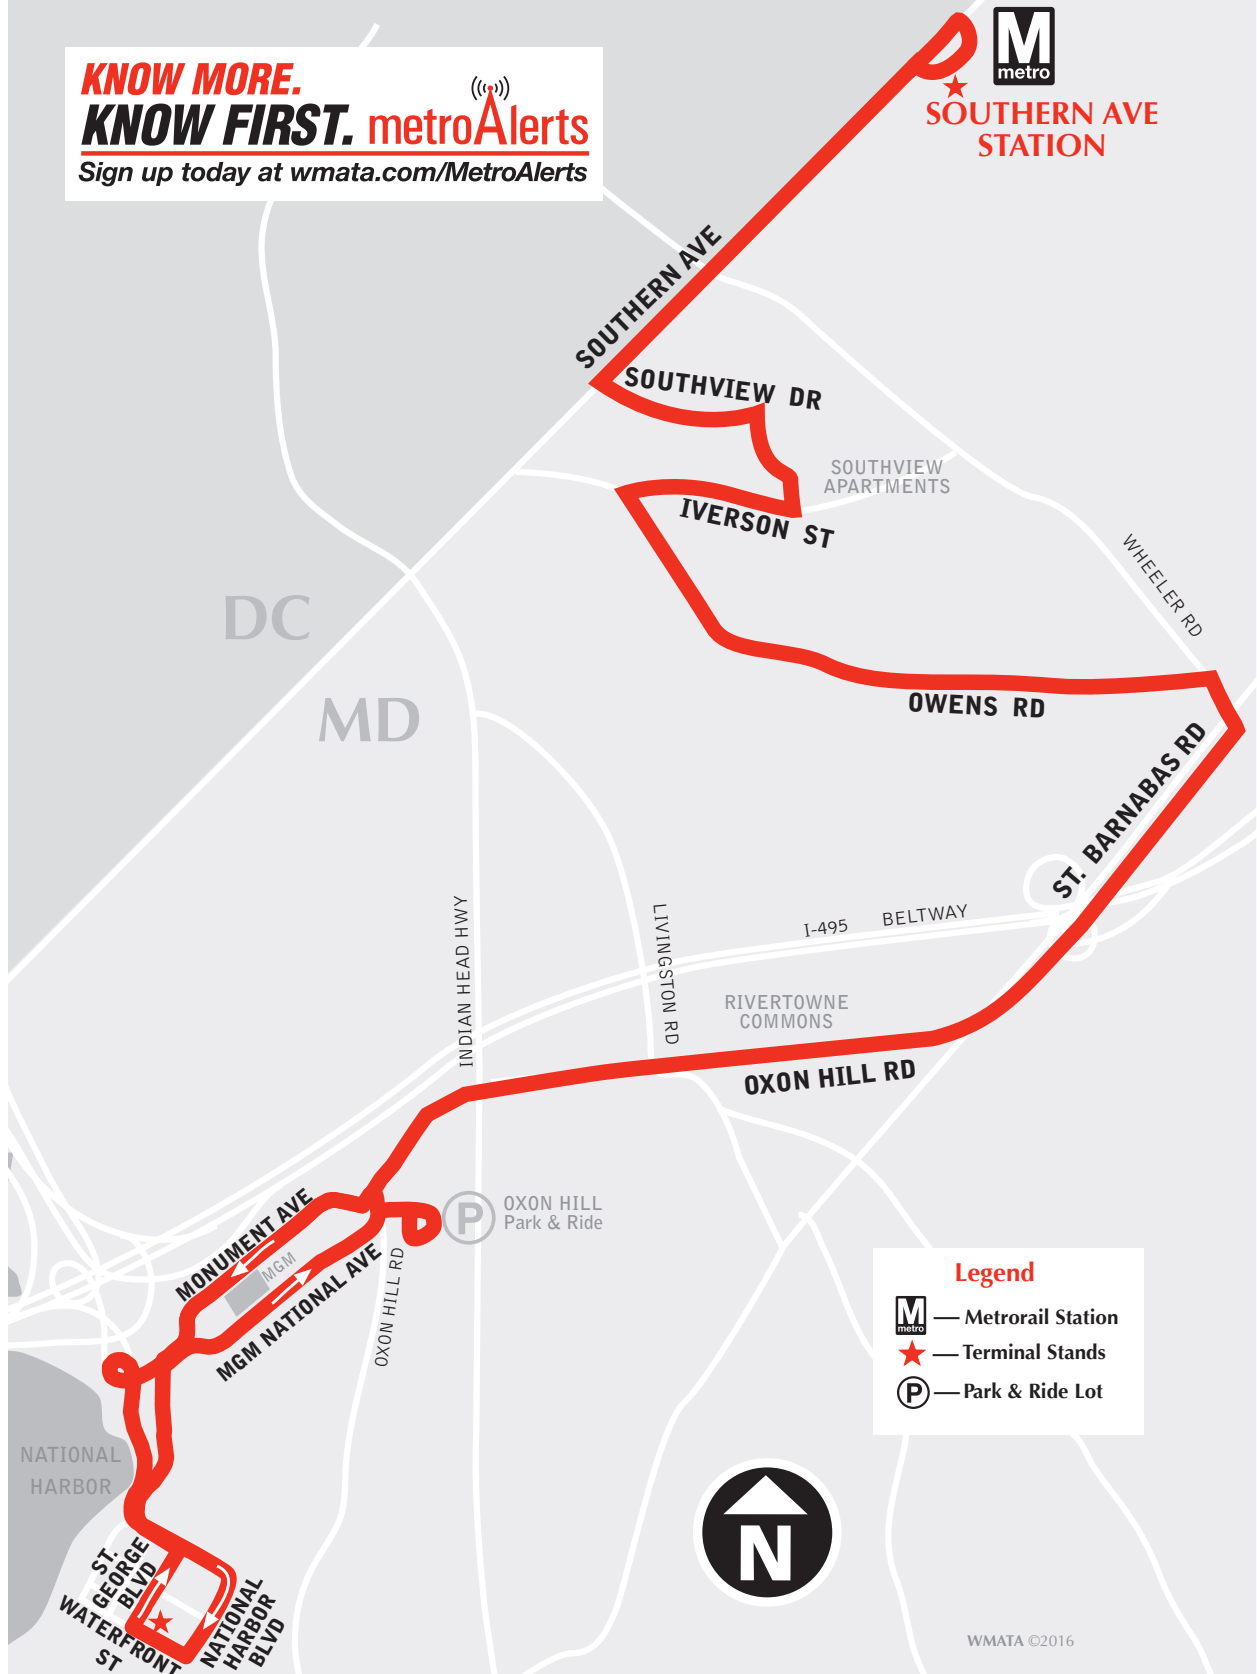

NH1

National Harbor - Southern Avenue Line

For route and schedule information

Call 202-637-7000

www.wmata.com

KNOW MORE.
KNOW FIRST. metroAlerts
Sign up today at wmata.com/MetroAlerts